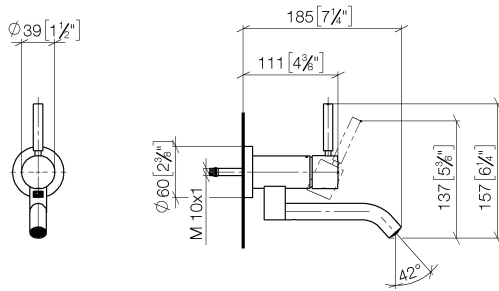

**META Wall-mounted single-lever basin mixer without pop-up waste - Brushed
Champagne (22kt Gold)**

META

36 805 660

- 185mm projection
- fixed spout
- circular, air-enriched flow
- hole diameter 35 mm
- rosette Ø 60 mm
- max. flow 5.7 l/min
- lead-free
- with single-point mounting
- This product can help a building meet the requirements of Green Building Rating Systems, e.g. LEED®, BREEAM®, DGNB

36 805 660
mm [inches]

Flow rate chart

Certificates

LGA_38421.

WRAS_240102017.

36 805 660
Parts for other
finishes can be found
here: [Chrome](#)

Spare parts list

No.	Item Number	Name	Quantity used	Delivery time
1	90 20 66 030 00-46	handle	1	30
2	09 28 30 043-46	cover	1	60
3	09 24 04 266 90	nut	1	2
4	09 14 10 120 90	seal	1	2
5	90 11 06 217 00-46	spout	1	30
6	90 15 05 042 00 90	cartridge	1	2
7	09 27 89 004-46	rosette	1	60
8	09 14 10 041 90	seal	1	2
9	90 30 11 296 00 90	flange	1	2